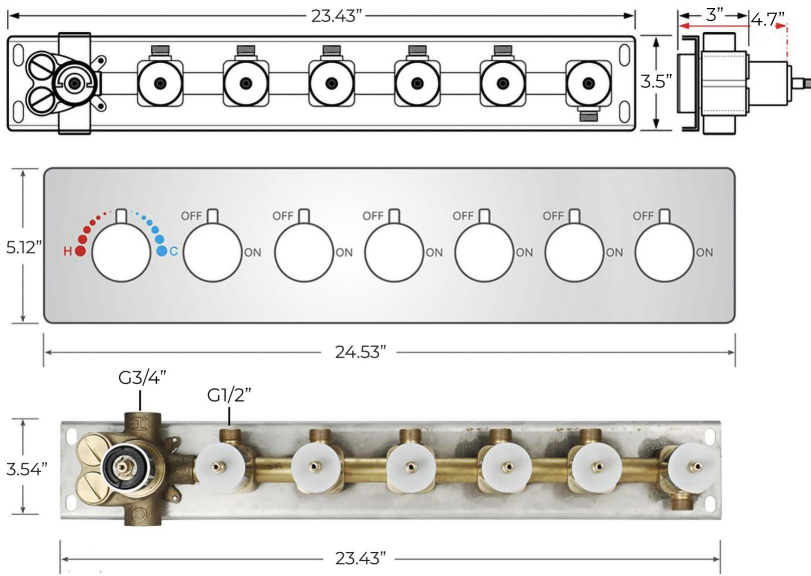

LIGHT OIL RUBBED BRONZE THERMOSTATIC RECESSED CEILING MOUNT LED WATERFALL RAINFALL SHOWER SYSTEM WITH HAND SHOWER AND JETTED BODY SPRAYS SPECIFICATIONS

Shower Head

Shower Head Functions: Rainfall, Waterfall, Bubble, Mist

Shower Panel /Hose Material: 304 Stainless Steel

Showerheads Install: Embedded Ceiling Mounted

Concealed Mixer Install: Wall-Mounted

Water Flow:

Mist: 9L/M; Rain: 15L/M; Waterfall: 15L/M; Bubble: 15L/M

Shower Accessories Material: Brass

LED Light: Need to Connect Power

Shower Hose Length: 1.5M

AC: 90-265V 50/60Hz

All dimensions and specifications are nominal and may vary. Use actual products for accuracy in critical situations.

Shower Mixer

Hand Shower

Flow Rate: 2.0 GPM / 7.6 LPM

Shower Mixer Connections

Thread Interface Size: G 1/2 Inch
 Installation Type: Wall Mounted
 Material: Brass
 Flow Rate: 1.5 GPM / 5.7 LPM (each Bodyspray)

Body Jet