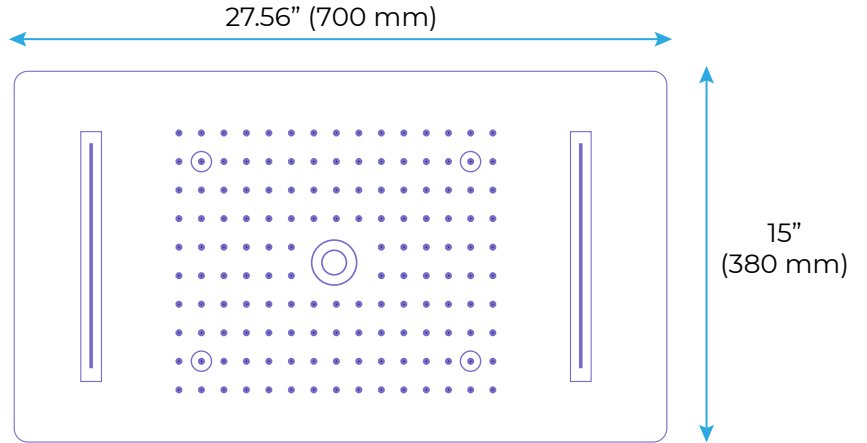

LIGHT OIL RUBBED BRONZE THERMOSTATIC RECESSED CEILING MOUNT LED WATERFALL RAINFALL SHOWER SYSTEM WITH HAND SHOWER AND JETTED BODY SPRAYS SPECIFICATIONS

Shower Head

Shower Head Functions: Rainfall, Waterfall, Bubble, Mist

Shower Panel /Hose Material: 304 Stainless Steel

Showerheads Install: Embedded Ceiling Mounted

Concealed Mixer Install: Wall-Mounted

Water Flow:

Mist: 9L/M; Rain: 15L/M; Waterfall: 15L/M; Bubble: 15L/M

Shower Accessories Material: Brass

LED Light: Need to Connect Power

Shower Hose Length: 1.5M

AC: 90-265V 50/60Hz

All dimensions and specifications are nominal and may vary. Use actual products for accuracy in critical situations.

Shower Mixer

Hand Shower

Flow Rate: 2.0 GPM / 7.6 LPM

Shower Mixer Connections

Thread Interface Size: G 1/2 Inch
 Installation Type: Wall Mounted
 Material: Brass
 Flow Rate: 1.5 GPM / 5.7 LPM (each Bodyspray)

Body Jet