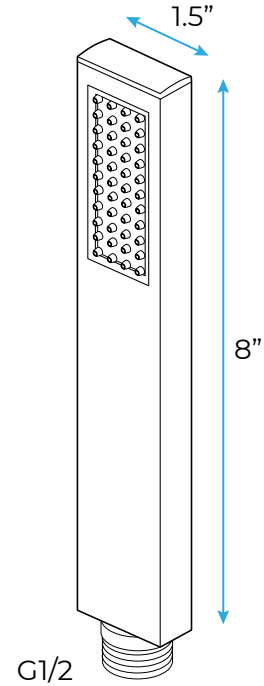

LIGHT OIL RUBBED BRONZE THERMOSTATIC RECESSED CEILING MOUNT LED WATERFALL RAINFALL SHOWER SYSTEM WITH HAND SHOWER AND JETTED BODY SPRAYS SPECIFICATIONS

Shower Head

Shower Head Functions: Rainfall, Waterfall, Bubble, Mist

Shower Panel /Hose Material: 304 Stainless Steel

Showerheads Install: Embedded Ceiling Mounted

Concealed Mixer Install: Wall-Mounted

Water Flow:

Mist: 9L/M; Rain: 15L/M; Waterfall: 15L/M; Bubble: 15L/M

Shower Accessories Material: Brass

LED Light: Need to Connect Power

Shower Hose Length: 1.5M

AC: 90-265V 50/60Hz

All dimensions and specifications are nominal and may vary. Use actual products for accuracy in critical situations.

Shower Mixer

Hand Shower

Flow Rate: 2.0 GPM / 7.6 LPM

Shower Mixer Connections

Thread Interface Size: G 1/2 Inch
 Installation Type: Wall Mounted
 Material: Brass
 Flow Rate: 1.5 GPM / 5.7 LPM (each Bodyspray)

Body Jet