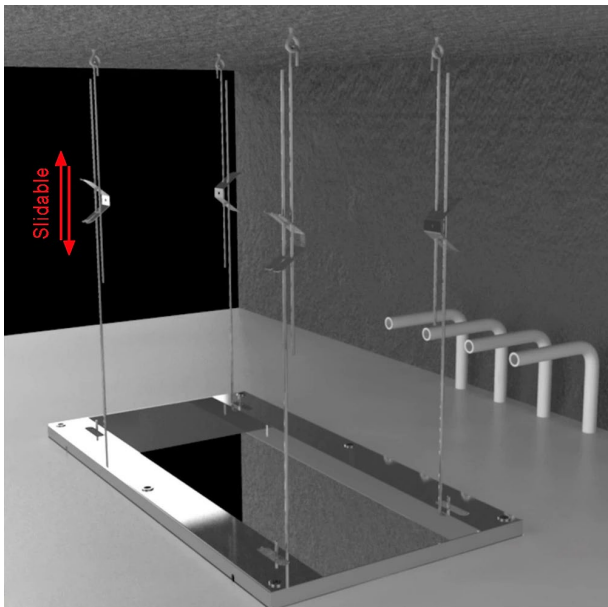

LIGHT OIL RUBBED BRONZE THERMOSTATIC RECESSED CEILING MOUNT LED WATERFALL RAINFALL SHOWER SYSTEM WITH HAND SHOWER AND JETTED BODY SPRAYS SPECIFICATIONS

Shower Head

Shower Head Functions: Rainfall, Waterfall, Bubble, Mist

Shower Panel /Hose Material: 304 Stainless Steel

Showerheads Install: Embedded Ceiling Mounted

Concealed Mixer Install: Wall-Mounted

Water Flow:

Mist: 9L/M; Rain: 15L/M; Waterfall: 15L/M; Bubble: 15L/M

Shower Accessories Material: Brass

LED Light: Need to Connect Power

Shower Hose Length: 1.5M

AC: 90-265V 50/60Hz

All dimensions and specifications are nominal and may vary. Use actual products for accuracy in critical situations.

Shower Mixer

Hand Shower

Flow Rate: 2.0 GPM / 7.6 LPM

Shower Mixer Connections

Thread Interface Size: G 1/2 Inch
 Installation Type: Wall Mounted
 Material: Brass
 Flow Rate: 1.5 GPM / 5.7 LPM (each Bodyspray)

Body Jet