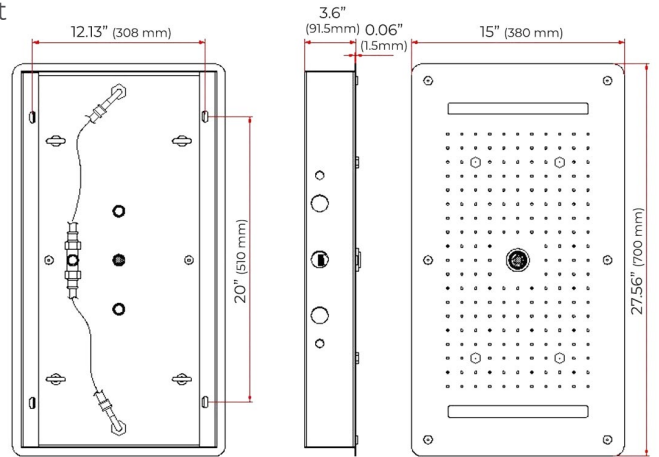

LIGHT OIL RUBBED BRONZE THERMOSTATIC RECESSED CEILING MOUNT LED WATERFALL RAINFALL SHOWER SYSTEM WITH HAND SHOWER AND JETTED BODY SPRAYS SPECIFICATIONS

Shower Head

Shower Head Functions: Rainfall, Waterfall, Bubble, Mist

Shower Panel /Hose Material: 304 Stainless Steel

Showerheads Install: Embedded Ceiling Mounted

Concealed Mixer Install: Wall-Mounted

Water Flow:

Mist: 9L/M; Rain: 15L/M; Waterfall: 15L/M; Bubble: 15L/M

Shower Accessories Material: Brass

LED Light: Need to Connect Power

Shower Hose Length: 1.5M

AC: 90-265V 50/60Hz

All dimensions and specifications are nominal and may vary. Use actual products for accuracy in critical situations.

Shower Mixer

Hand Shower

Flow Rate: 2.0 GPM / 7.6 LPM

Shower Mixer Connections

Thread Interface Size: G 1/2 Inch
 Installation Type: Wall Mounted
 Material: Brass
 Flow Rate: 1.5 GPM / 5.7 LPM (each Bodyspray)

Body Jet