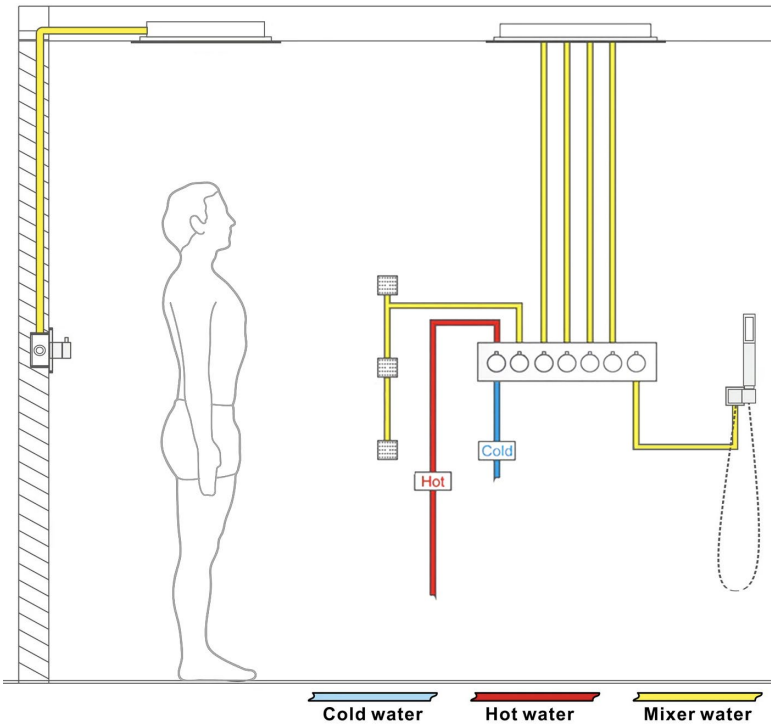

LIGHT OIL RUBBED BRONZE THERMOSTATIC RECESSED CEILING MOUNT LED WATERFALL RAINFALL SHOWER SYSTEM WITH HAND SHOWER AND JETTED BODY SPRAYS SPECIFICATIONS

Shower Head

Shower Head Functions: Rainfall, Waterfall, Bubble, Mist

Shower Panel /Hose Material: 304 Stainless Steel

Showerheads Install: Embedded Ceiling Mounted

Concealed Mixer Install: Wall-Mounted

Water Flow:

Mist: 9L/M; Rain: 15L/M; Waterfall: 15L/M; Bubble: 15L/M

Shower Accessories Material: Brass

LED Light: Need to Connect Power

Shower Hose Length: 1.5M

AC: 90-265V 50/60Hz

All dimensions and specifications are nominal and may vary. Use actual products for accuracy in critical situations.

Shower Mixer

Hand Shower

Flow Rate: 2.0 GPM / 7.6 LPM

Shower Mixer Connections

Thread Interface Size: G 1/2 Inch
 Installation Type: Wall Mounted
 Material: Brass
 Flow Rate: 1.5 GPM / 5.7 LPM (each Bodyspray)

Body Jet